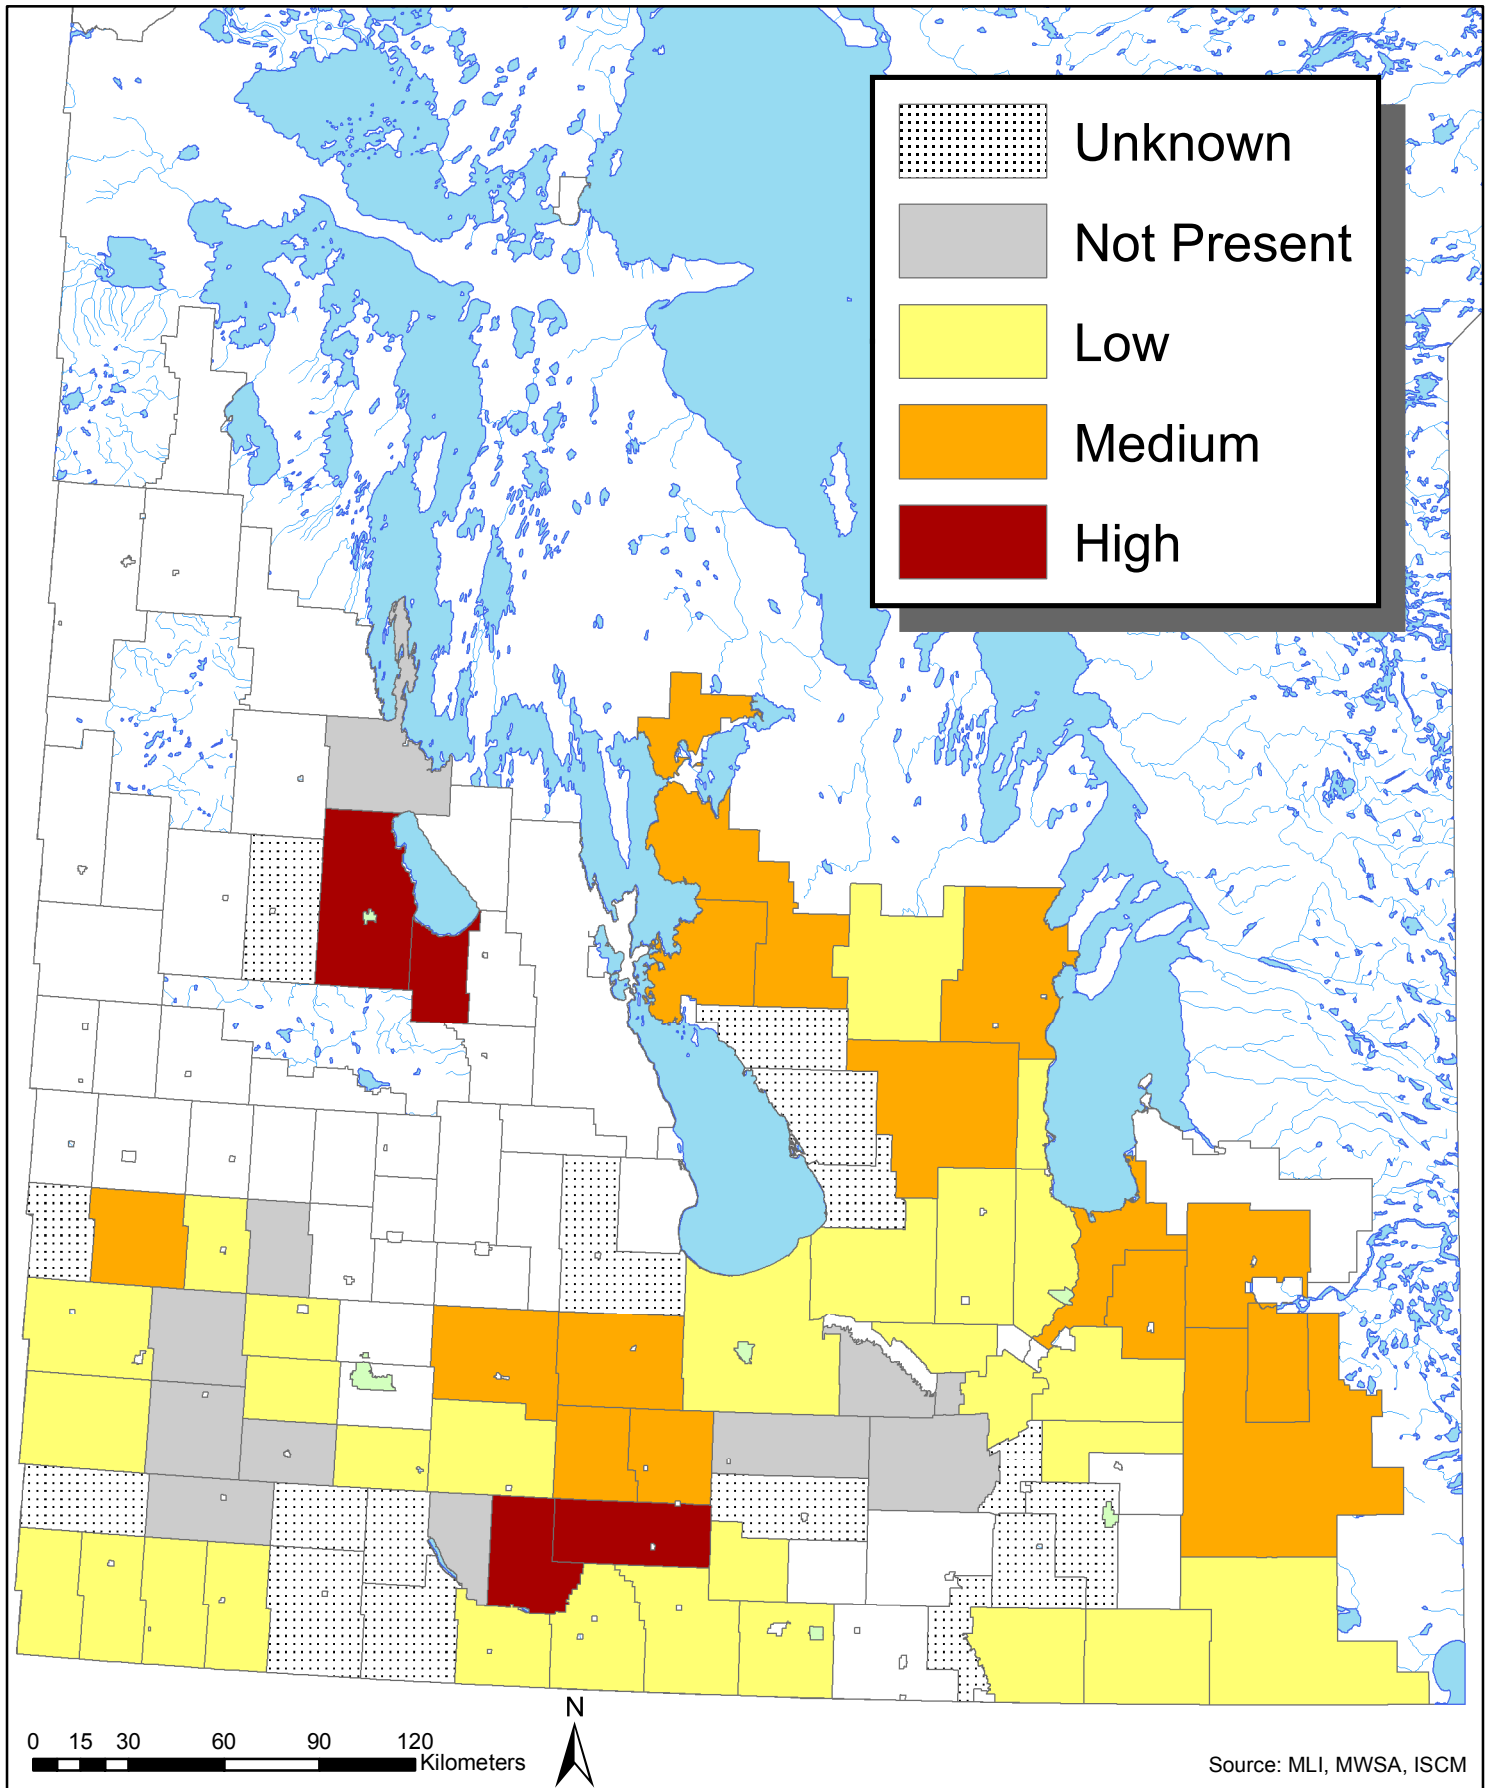

# Common Tansy (*Tanacetum vulgare*) Infestation in Manitoba Municipalities in 2010

Invasive Species Council of Manitoba  
[www.invasivespeciesmanitoba.com](http://www.invasivespeciesmanitoba.com)  
(204) 232-6021

Source: MLI, MWSA, ISCM